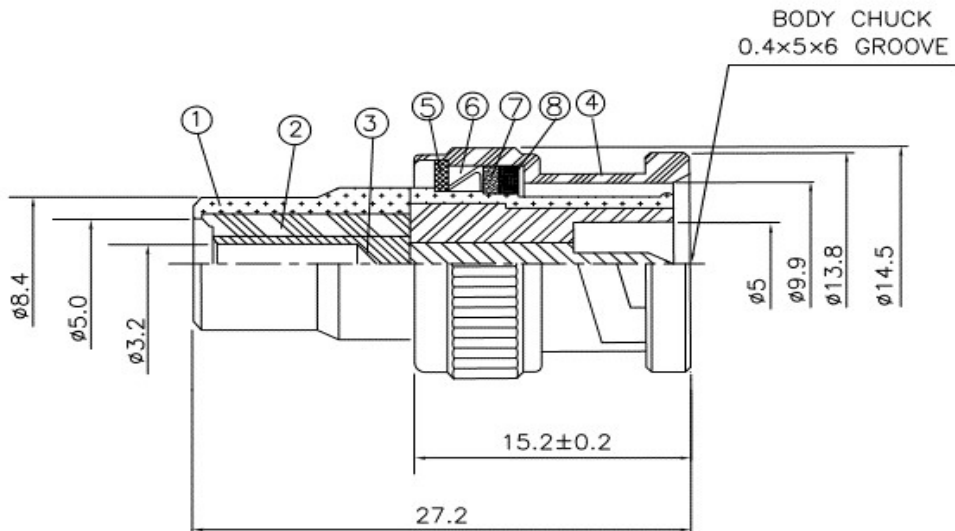

B-166 BNC Stecker / RCA Kupplung

NO	DESCRIPTION	MATERIAL	Q' TY	FINISH
1	BODY	BRASS	1	NICKEL
2	INSULATION	DELRIN	1	DELRIN
3	PIN	BRASS	1	NICKEL
4	SHELL	BRASS	1	NICKEL
5	WASHER	BRASS	1	NICKEL
6	SPRING	BRASS	1	NICKEL
7	WASHER	BRASS	1	NICKEL
8	GASKET	RUBBER	1	RUBBER